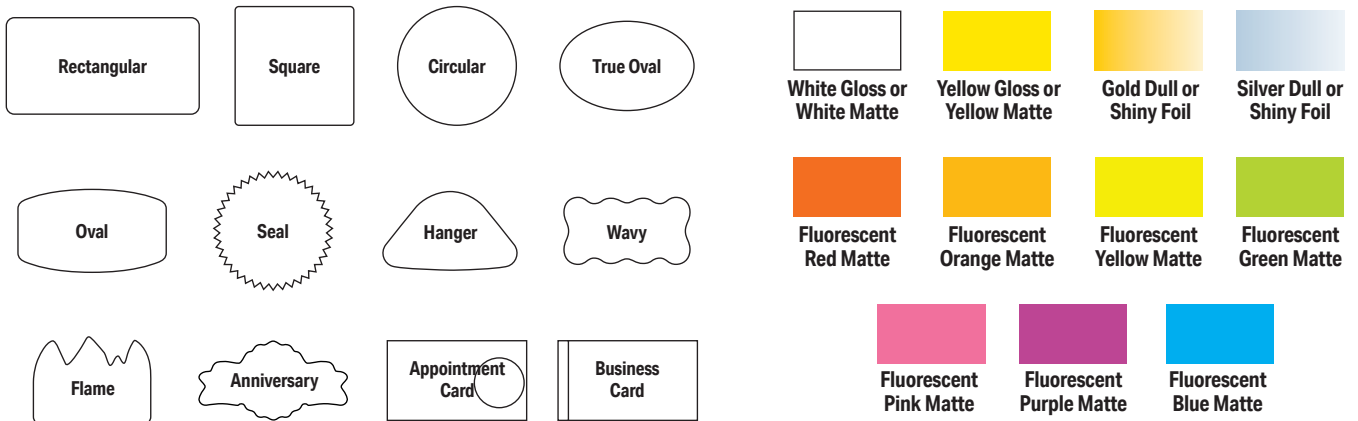

# Custom Printed Labels

### 1. Choose Your Label Style, Size, and Color

Labels are available in each color shown below. Minimum order is 1,000 labels (weatherproof is 250, call for available colors). All labels have permanent adhesive.

Colors above are simulated representatives of label style and color.  
Call to request actual label samples.

### 3. Choose Your Ink Color

Ten standard ink colors to choose from. Other colors, bleeds, and multiple color printing available for an additional charge; call for details.

*\*Black ink color is recommended for use on all fluorescent labels.  
Colors shown are simulated representatives of ink color.  
Actual ink color may vary depending upon color of label chosen.*