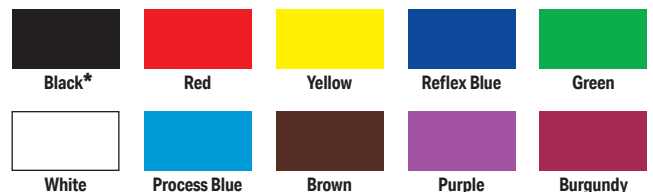

### 1. Choose Your Label Style, Size, and Color

Labels are available in each color shown below. Minimum order is 1,000 labels (weatherproof is 250, call for available colors). All labels have permanent adhesive.

Colors above are simulated representatives of label style and color.  
Call to request actual label samples.

### 2. Choose Your Artwork

Provide us with artwork or select one of the type styles on the right – we'll typeset your label, up to 10 lines, free of charge. If you provide your own artwork, we accept print-ready digital files created using one of the programs we support: Adobe® Illustrator®, Adobe® InDesign®, or Adobe® Photoshop®. Printable area is 1/4" smaller than item's dimensions.

### 3. Choose Your Ink Color

Ten standard ink colors to choose from. Other colors, bleeds, and multiple color printing available for an additional charge; call for details.

*\*Black ink color is recommended for use on all fluorescent labels.  
Colors shown are simulated representatives of ink color.  
Actual ink color may vary depending upon color of label chosen.*